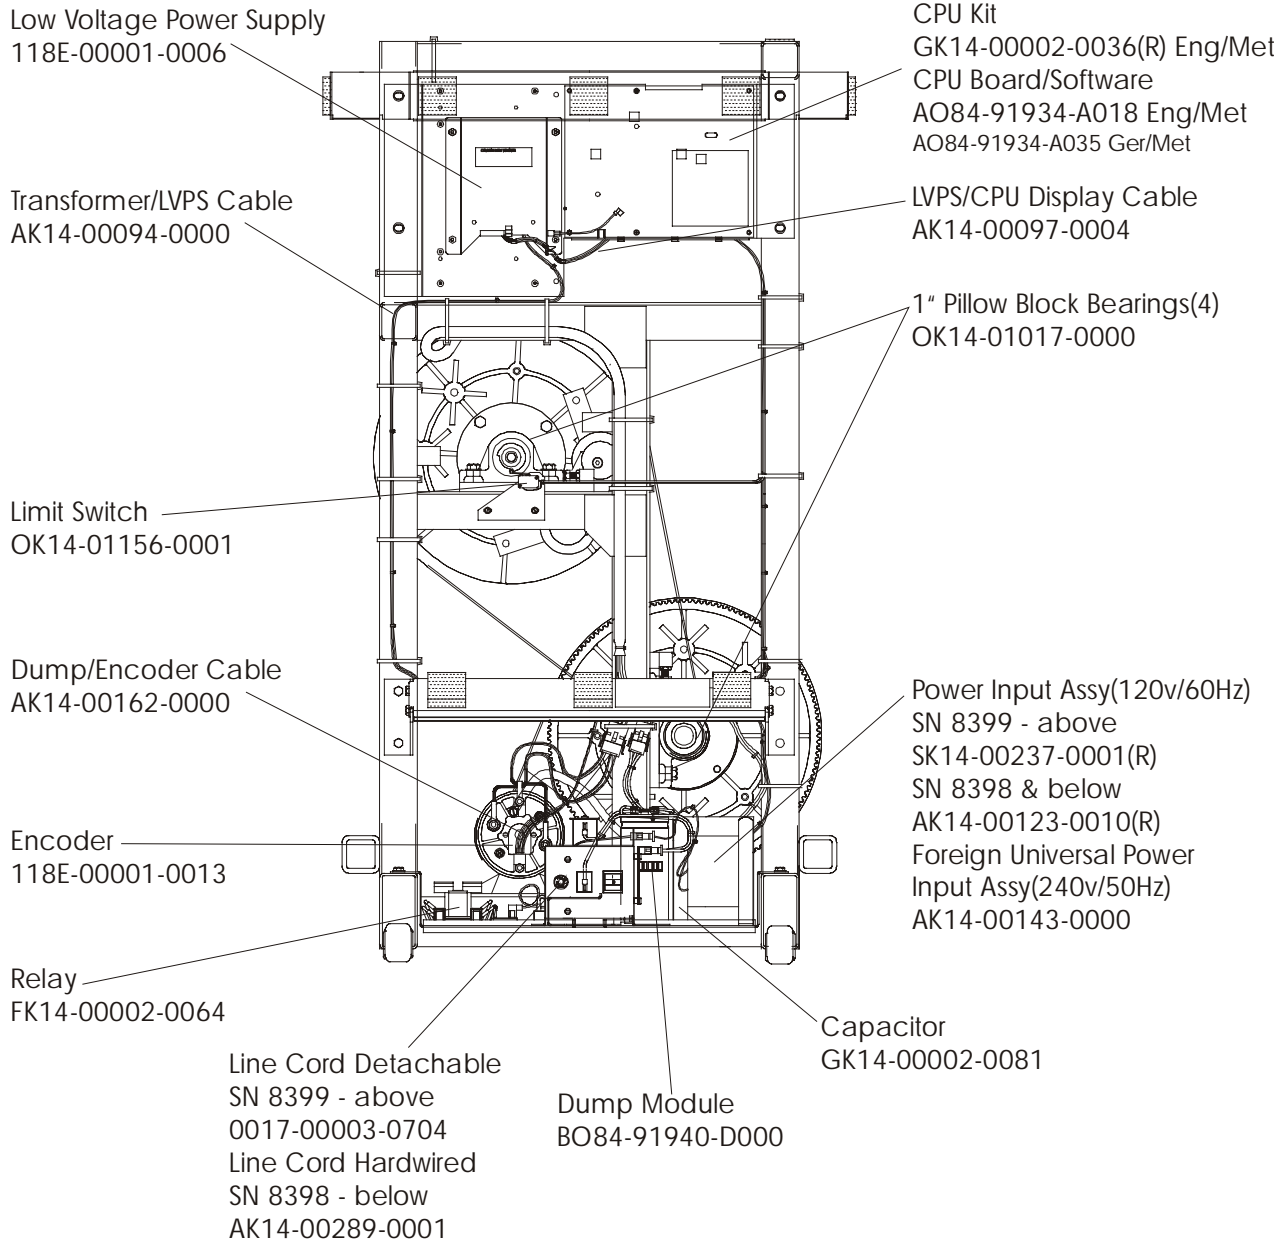

LT-BE
BACK EXTENSION CIRCUIT

GK14-00001-XXXX
SN # 1000-15272

LT-BE
BACK EXTENSION CIRCUIT

GK14-00001-XXXX
SN # 1000-15272

LT-BE
BACK EXTENSION CIRCUIT

GK14-00001-XXXX
SN # 1000-15272