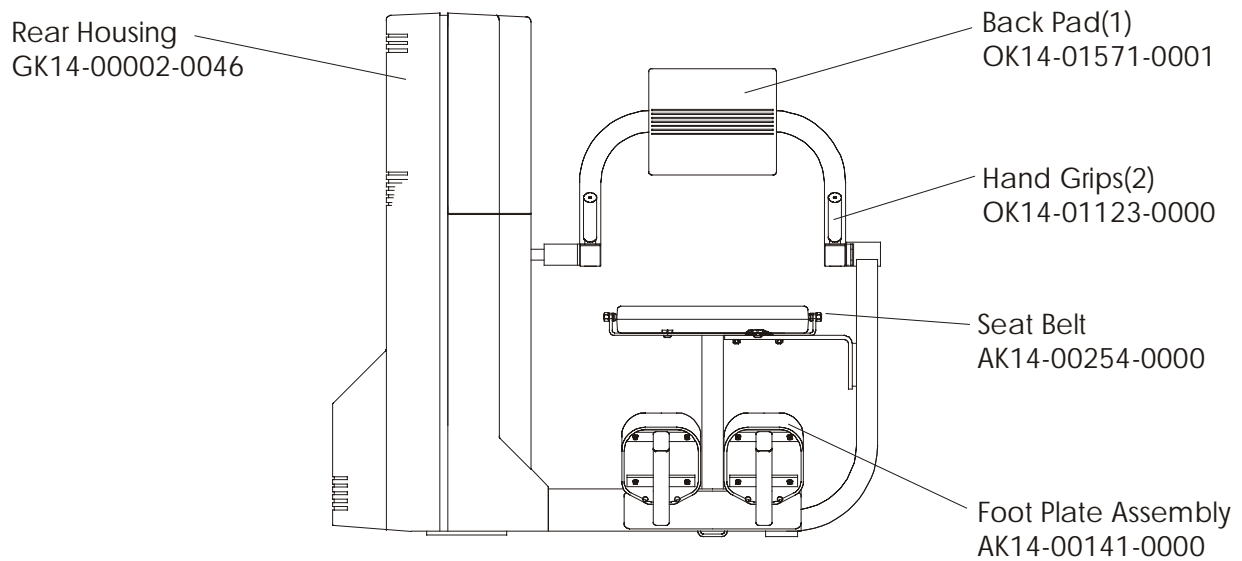

LT-BE
BACK EXTENSION CIRCUIT

GK14-00001-XXXX
SN # 1000-15272

LT-BE
BACK EXTENSION CIRCUIT

GK14-00001-XXXX
SN # 1000-15272

LT-BE
BACK EXTENSION CIRCUIT

GK14-00001-XXXX
SN # 1000-15272