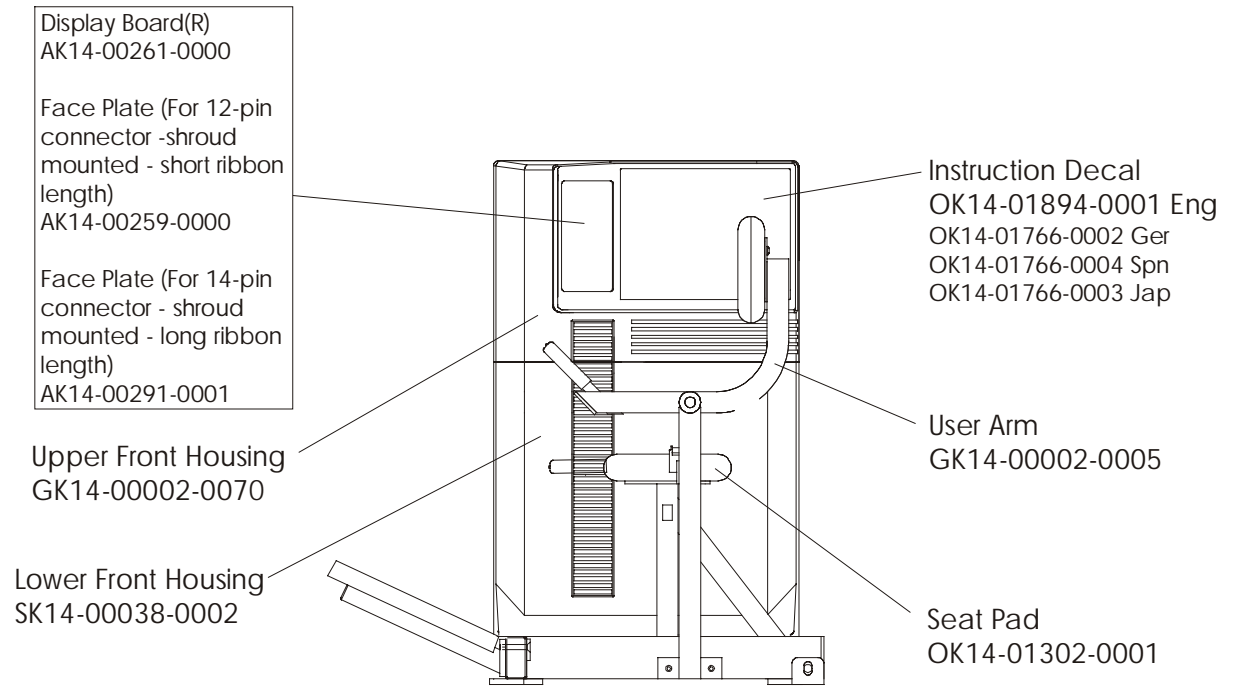

LT-BE
BACK EXTENSION CIRCUIT

GK14-00001-XXXX
SN # 1000-15272

LT-BE
BACK EXTENSION CIRCUIT

GK14-00001-XXXX
SN # 1000-15272

LT-BE
BACK EXTENSION CIRCUIT

GK14-00001-XXXX
SN # 1000-15272